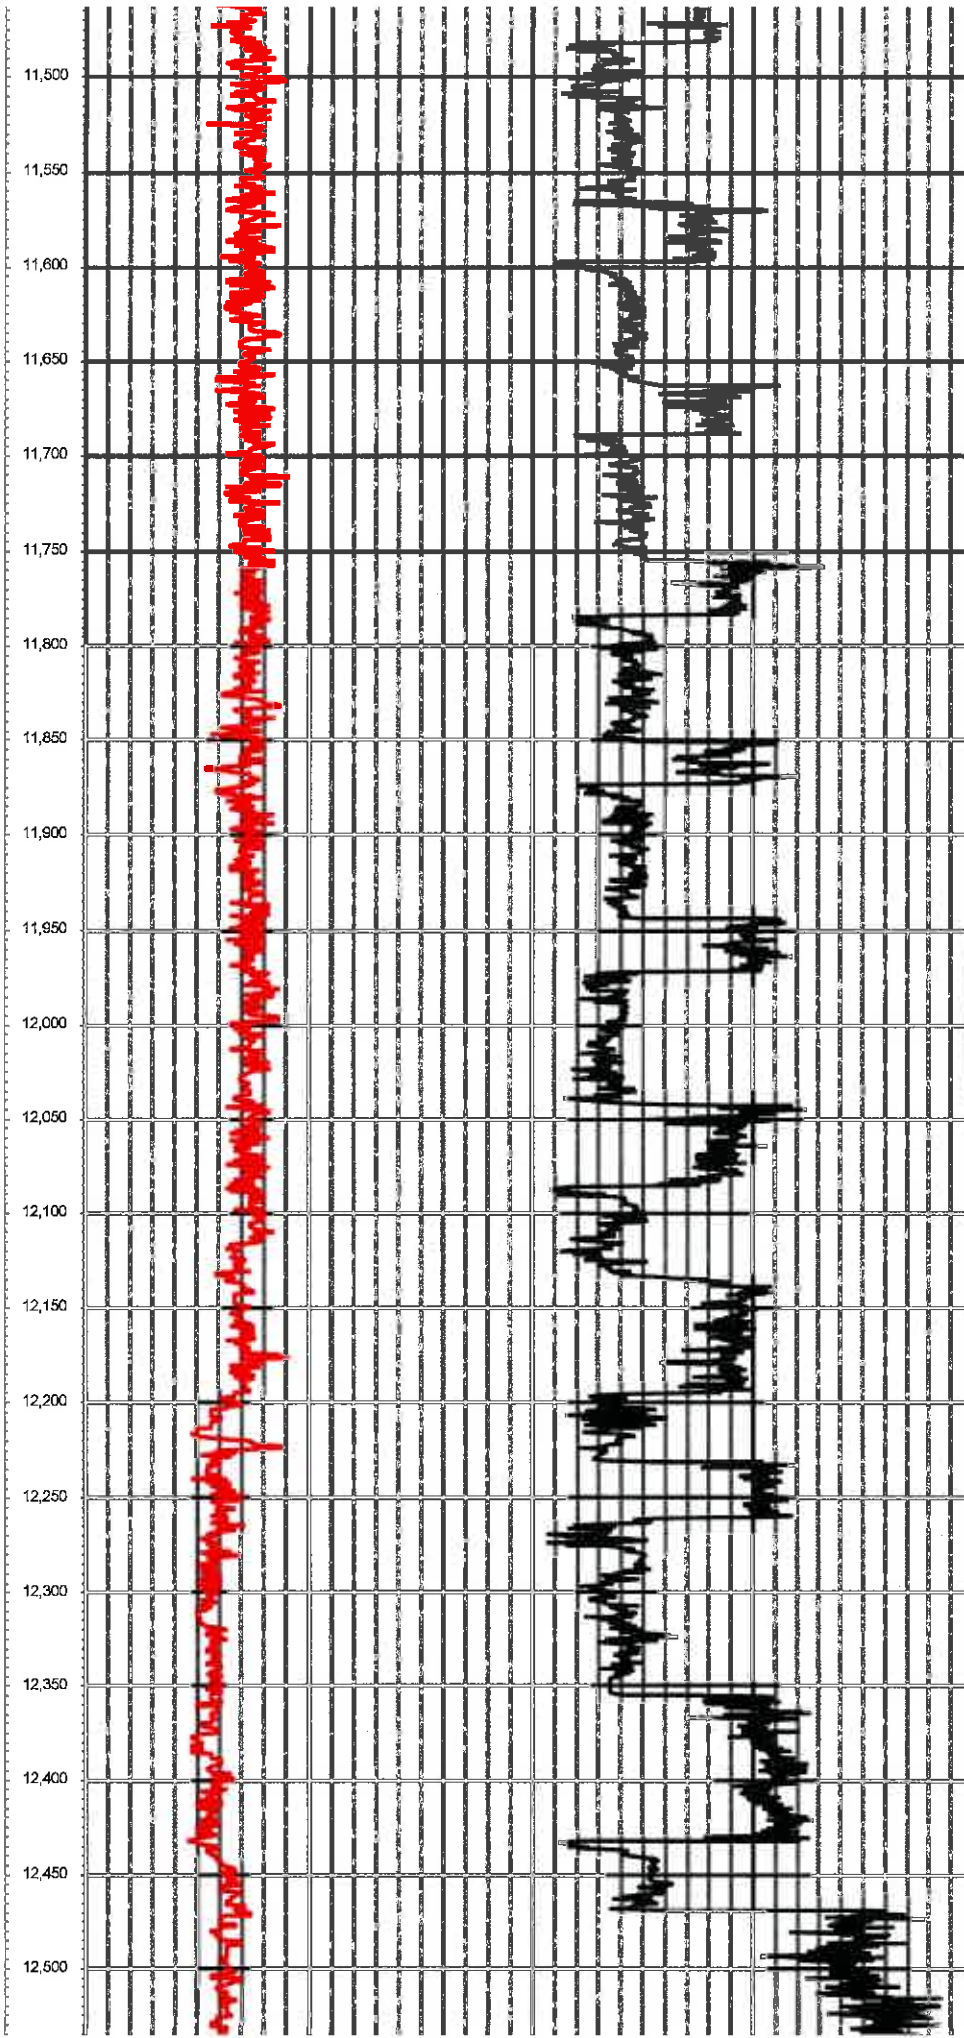

CONFIDENTIAL

TVD: 11141.03 INC: 27.89 AZ: 175.51 11,520.00

TVD: 11222.62 INC: 33.85 AZ: 175.95 11,615.00

TVD: 11298.28 INC: 40.48 AZ: 175.16 11,710.00

TVD: 11366.73 INC: 46.07 AZ: 168.48 11,804.00

TVD: 11427.69 INC: 54.02 AZ: 166.37 11,899.00

TVD: 11478.06 INC: 61.89 AZ: 163.82 11,994.00

TVD: 11518.09 INC: 68.26 AZ: 159.86 12,089.00

TVD: 11549.62 INC: 72.97 AZ: 157.75 12,184.00

TVD: 11574.75 INC: 76.35 AZ: 156.08 12,279.00

TVD: 11590.26 INC: 84.84 AZ: 155.03 12,374.00

TVD: 11595.70 INC: 88.53 AZ: 151.78 12,468.00