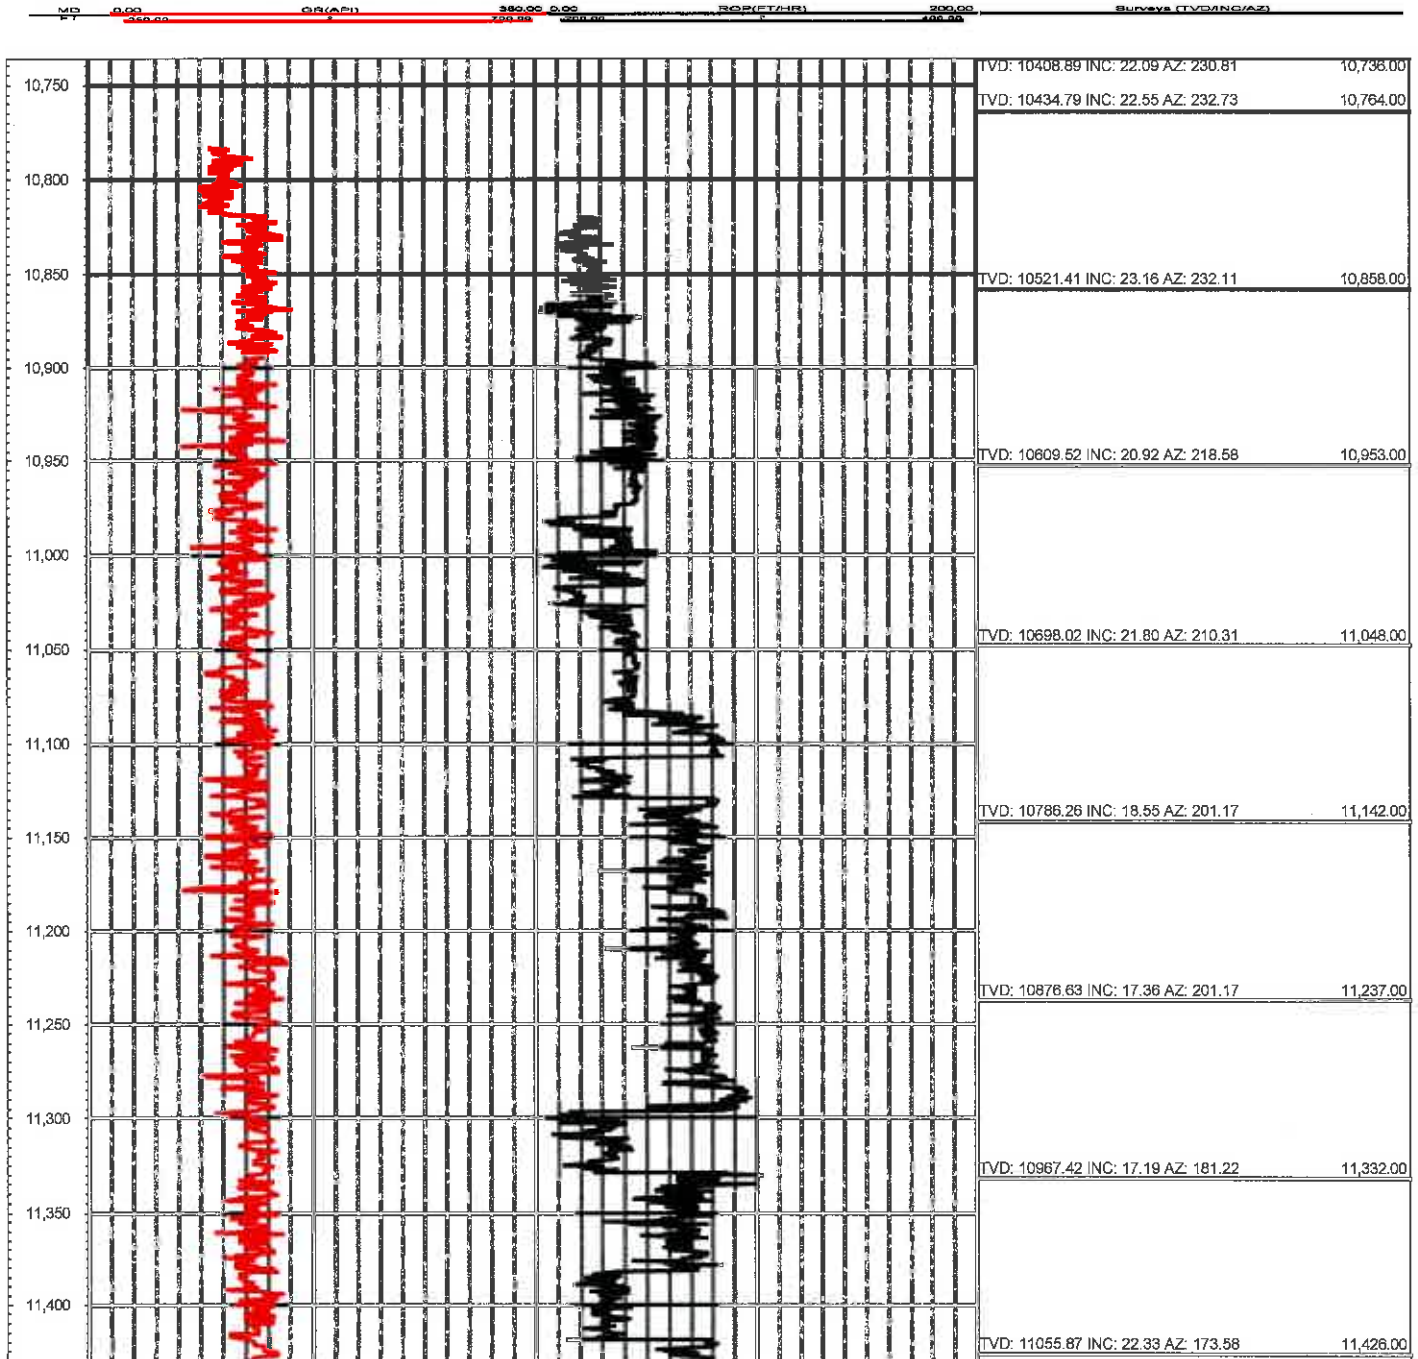

CONFIDENTIAL

Nzone Guidance

Heaven Hill 2-12HU

Scale 1":100' - MD

5/12/2018 10:02 AM

Oper. Company: Tug Hill Operating

Well: Heaven Hill 2-12HU

Field: Utica

Rig: Nabors X08

Well ID: 47-051-01952

Job Number: THO-17-1011A

State: WV

County: Marshall

Country: USA

Location: Heaven Hills 2

Start Date:

End Date:

All interpretations are opinions based on inferences from electrical or other measurements and we cannot and do not guarantee the accuracy or correctness of any interpretation, and we shall not except in the case of gross or willful negligence on our part, be liable or responsible for any loss, cost damages or expenses incurred or sustained by anyone resulting from an interpretation made by any of our officers, agents, or employees.