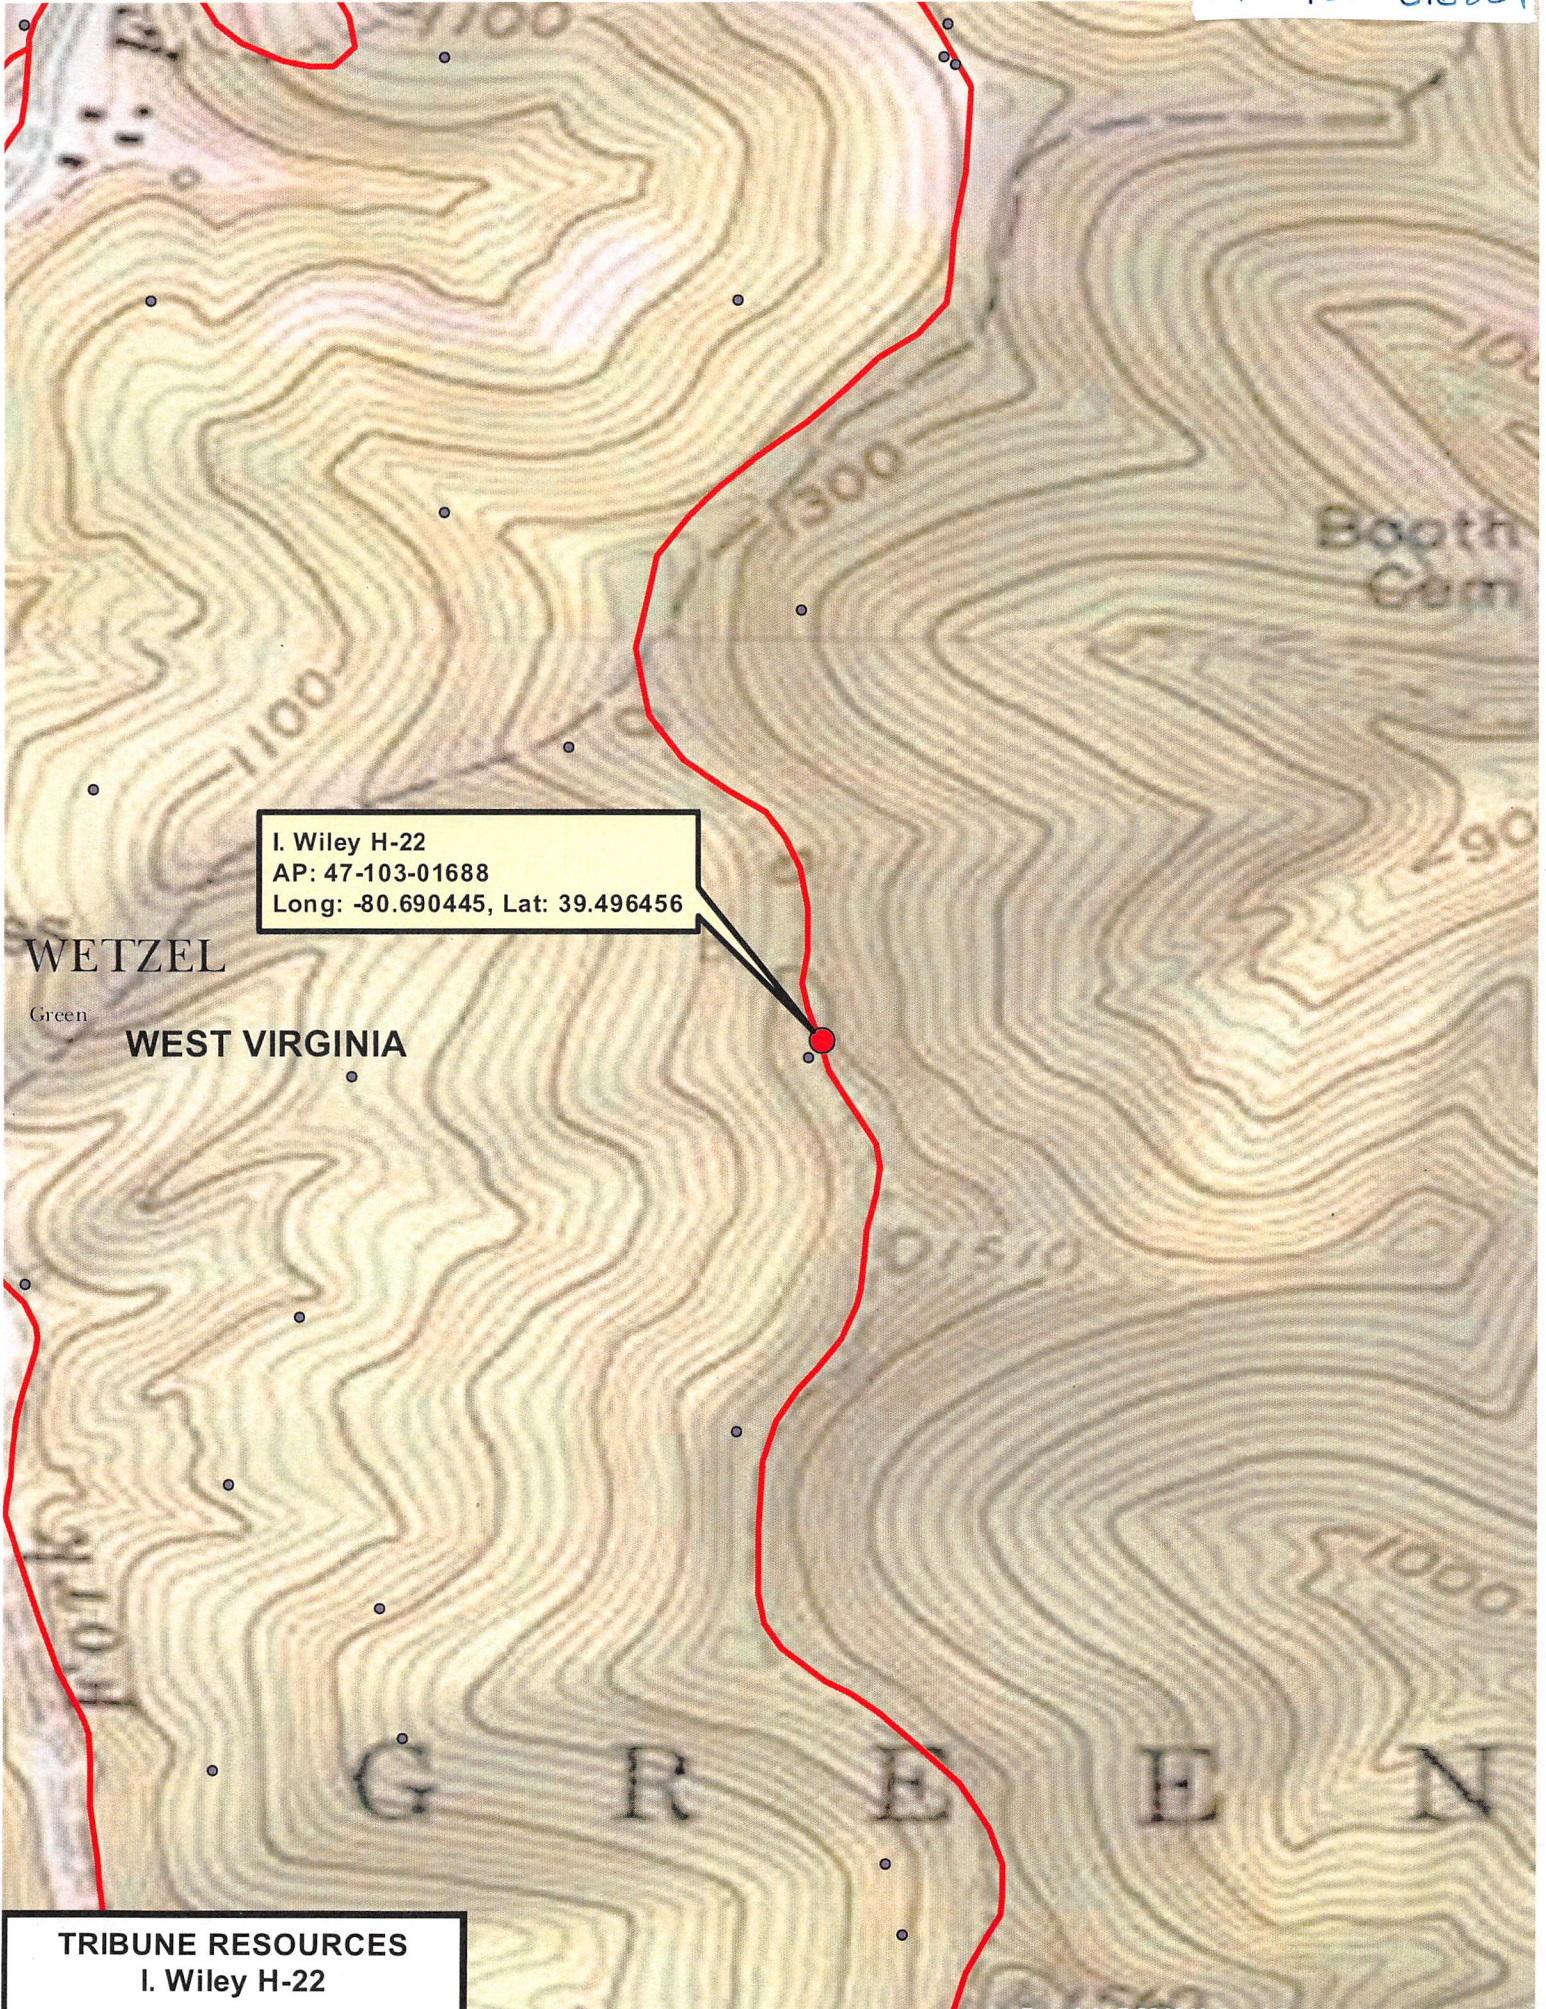

47-103-01688P

I. Wiley H-22
AP: 47-103-01688
Long: -80.690445, Lat: 39.496456

WETZEL

Green

WEST VIRGINIA

G R E E N

TRIBUNE RESOURCES
I. Wiley H-22