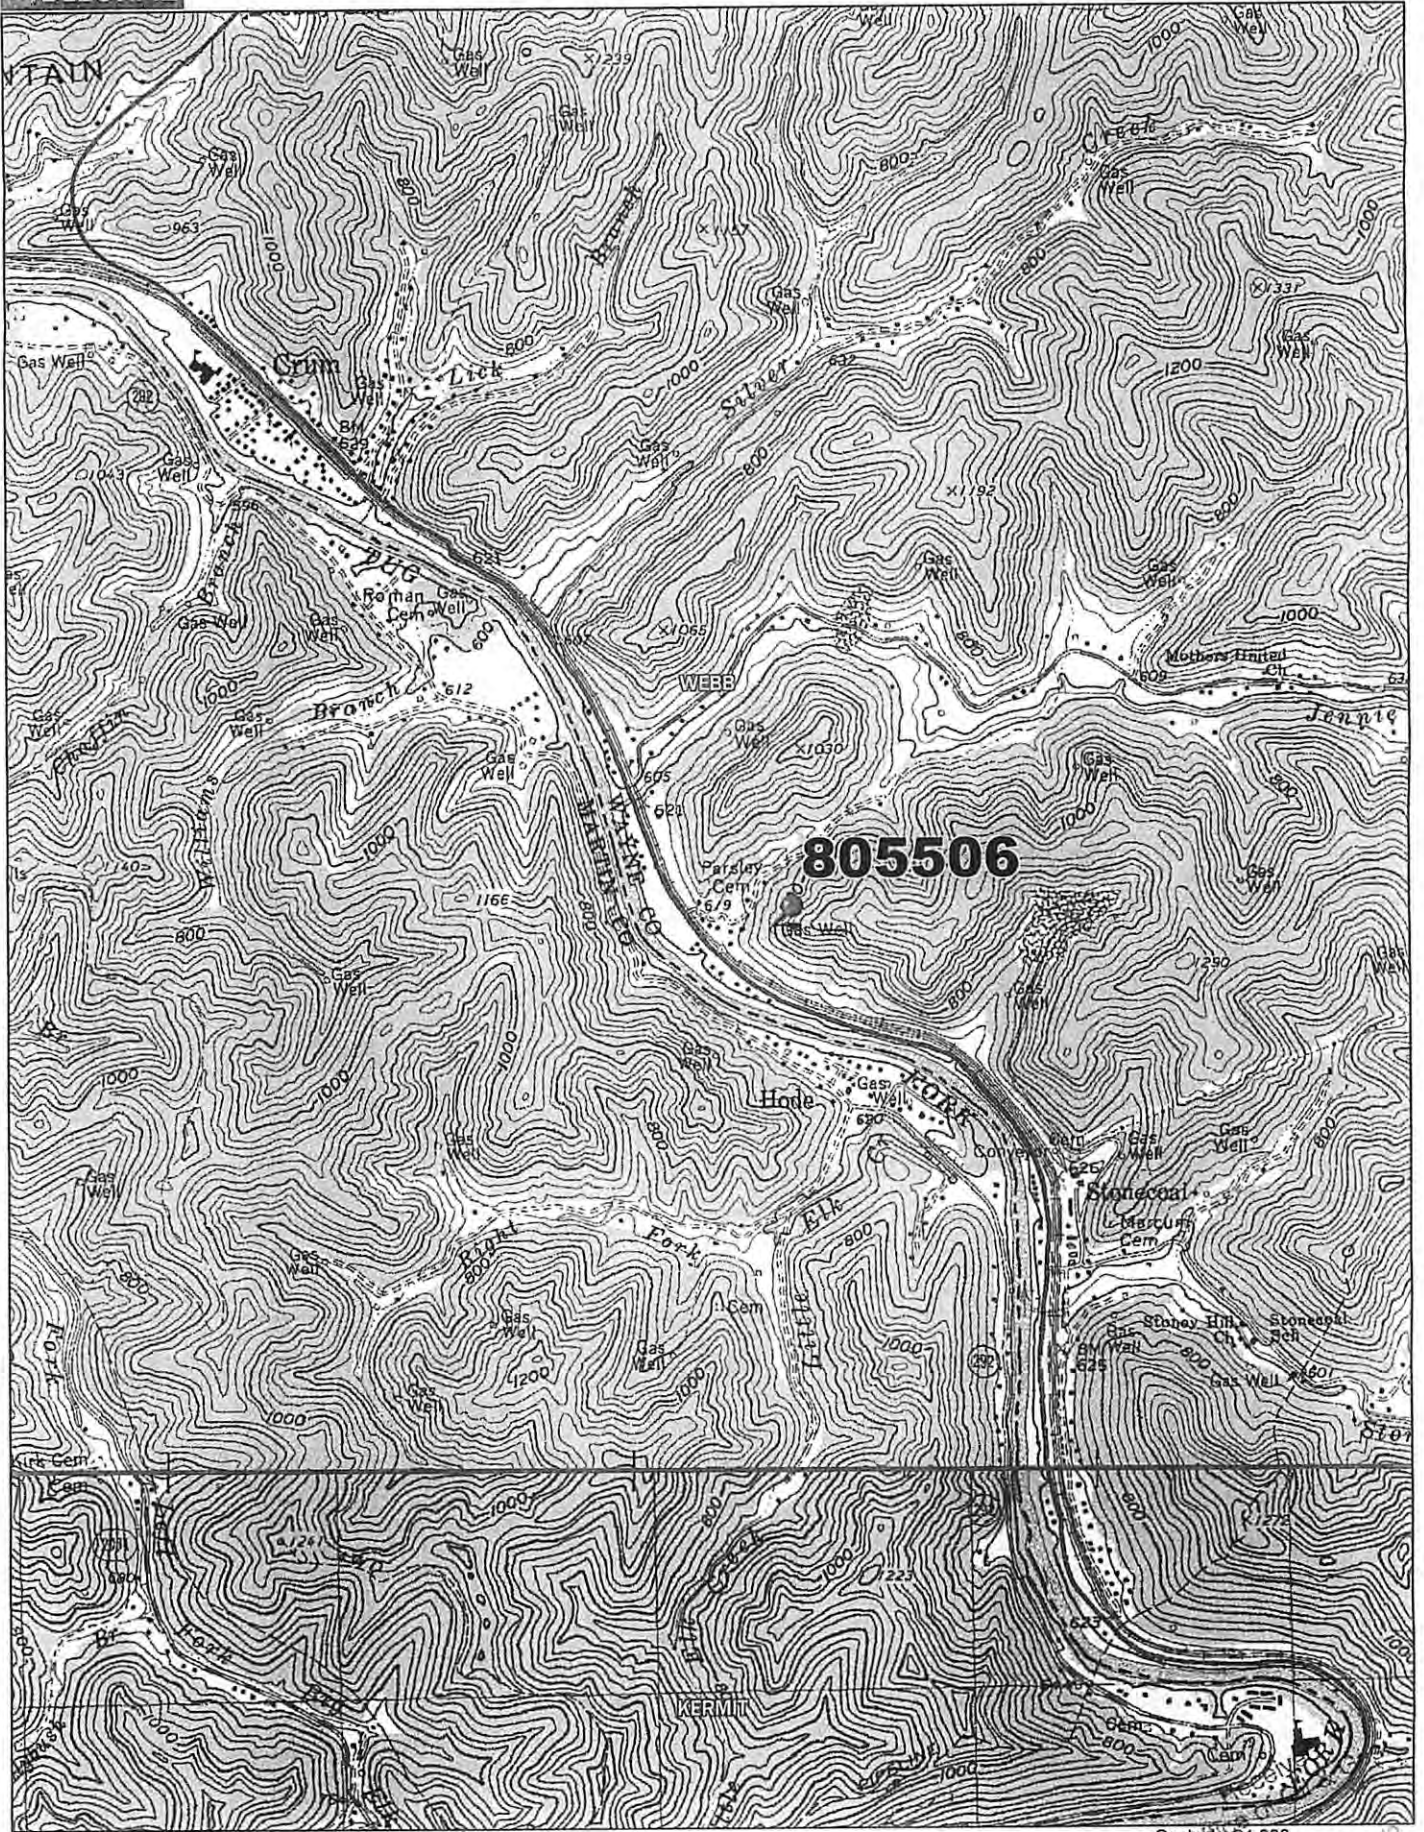

99 00335 P

Data use subject to license.

© DeLorme. XMap® 7.

www.delorme.com

99-00335 P   805506
CHESAPEAKE APPALACHIA

Farm Name: Haynes, Faith & Spencer