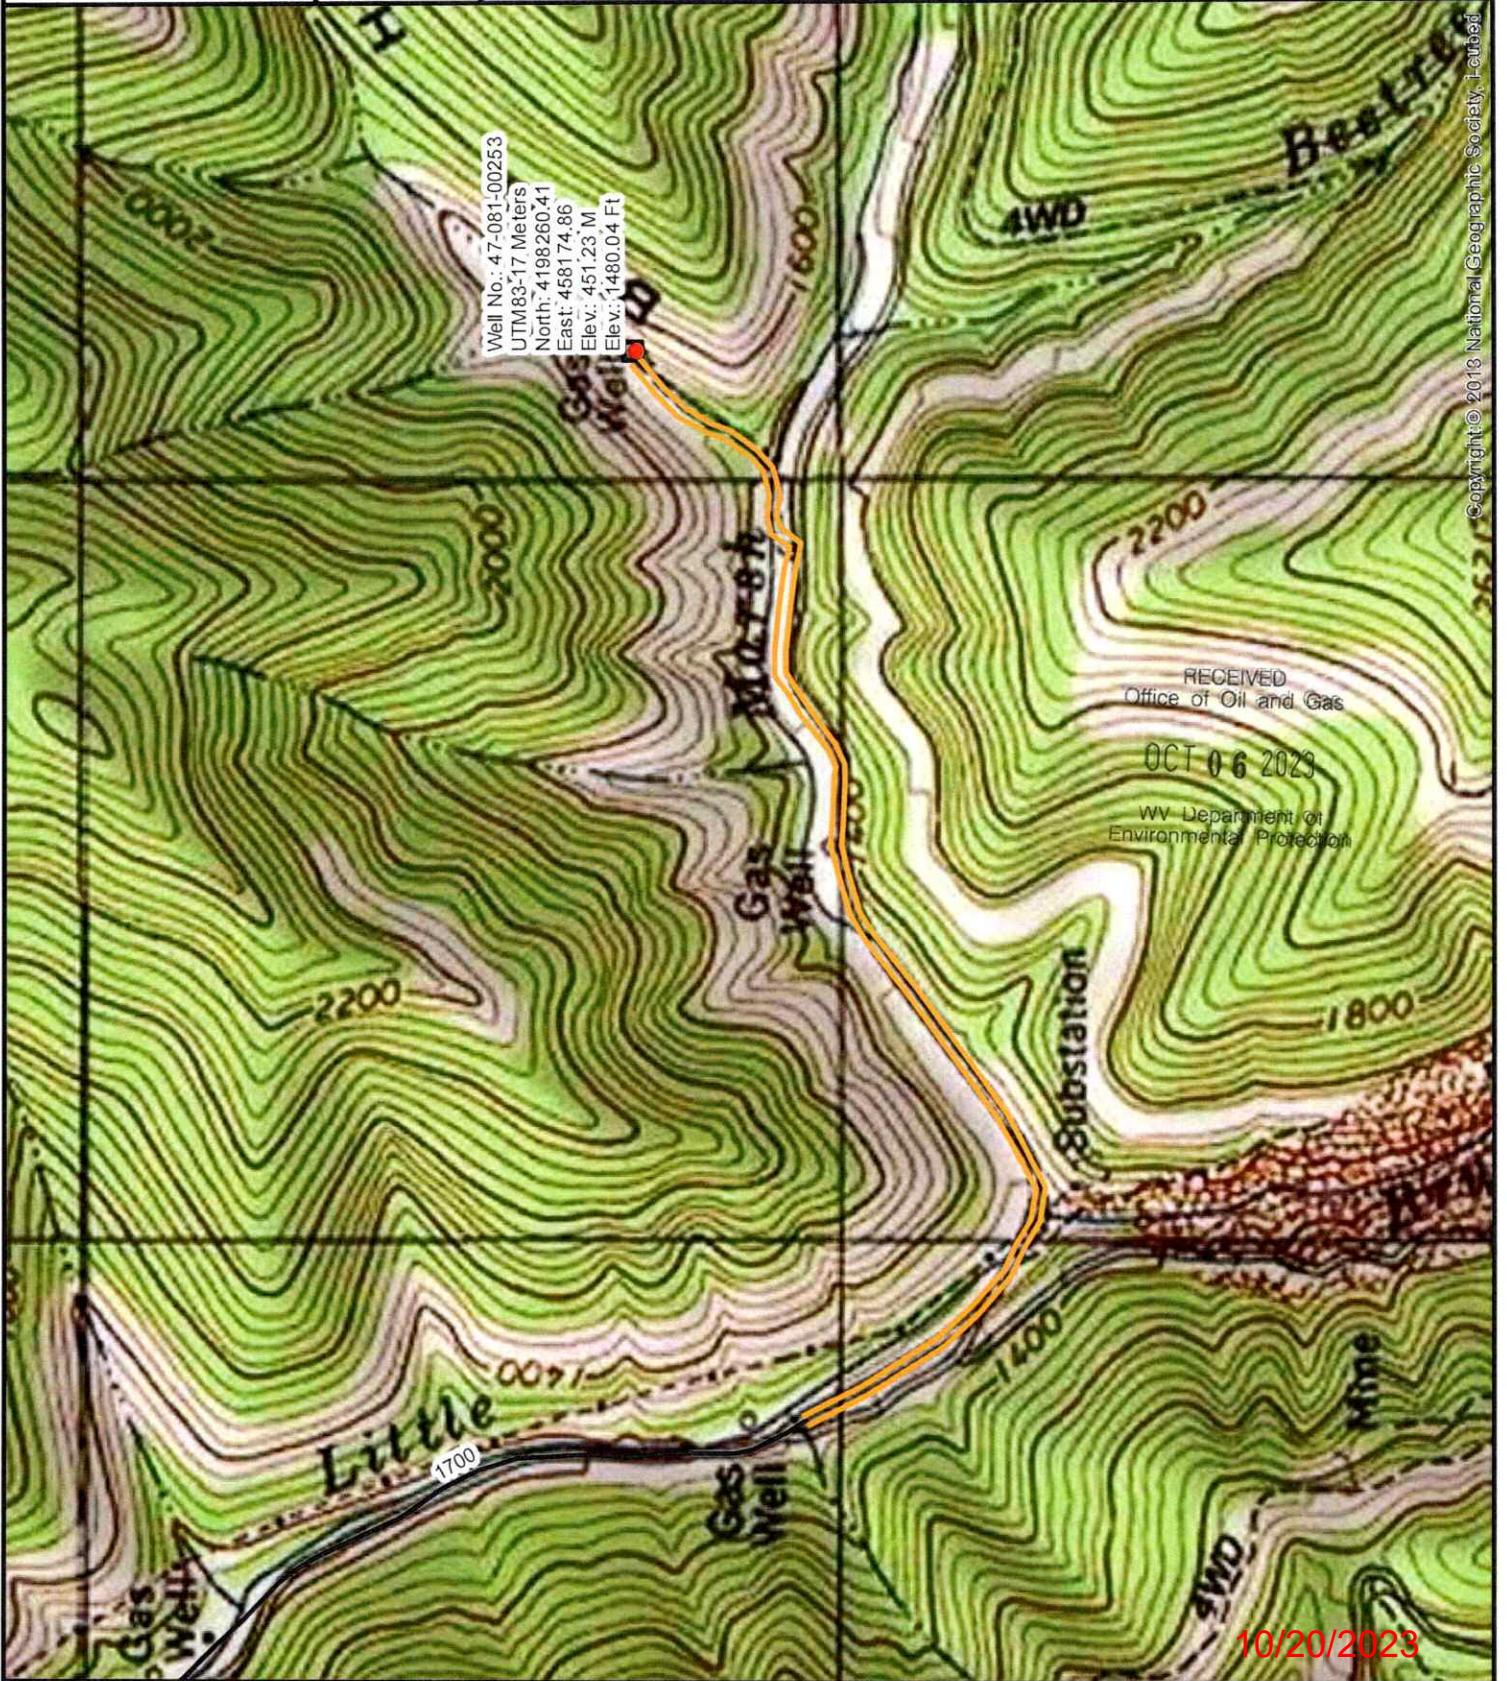

Diversified Gas & Oil Corporation
100 Diversified Way
Pikeville KY, 41051

47-081-00253

Plugging Map

Legend

- Well
- Access Road
- ▨ Pits
- Pad
- Public Roads

Well No.: 47-081-00253
UTM83-17 Meters
North: 4198260.41
East: 458174.86
Elev.: 451.23 M
Elev.: 1480.04 Ft

RECEIVED
Office of Oil and Gas
OCT 06 2023
WV Department of
Environmental Protection

10/20/2023

Copyright © 2013 National Geographic Society, Inc.

Diversified Gas & Oil Corporation
100 Diversified Way
Pikeville KY, 41051

47-081-00253

Plugging Map

Legend

- Well
- Access Road
- Pits
- Pad
- Public Roads

Source: Esri, Maxar, Earthstar Geographics, and the DE User Community

10/20/2023