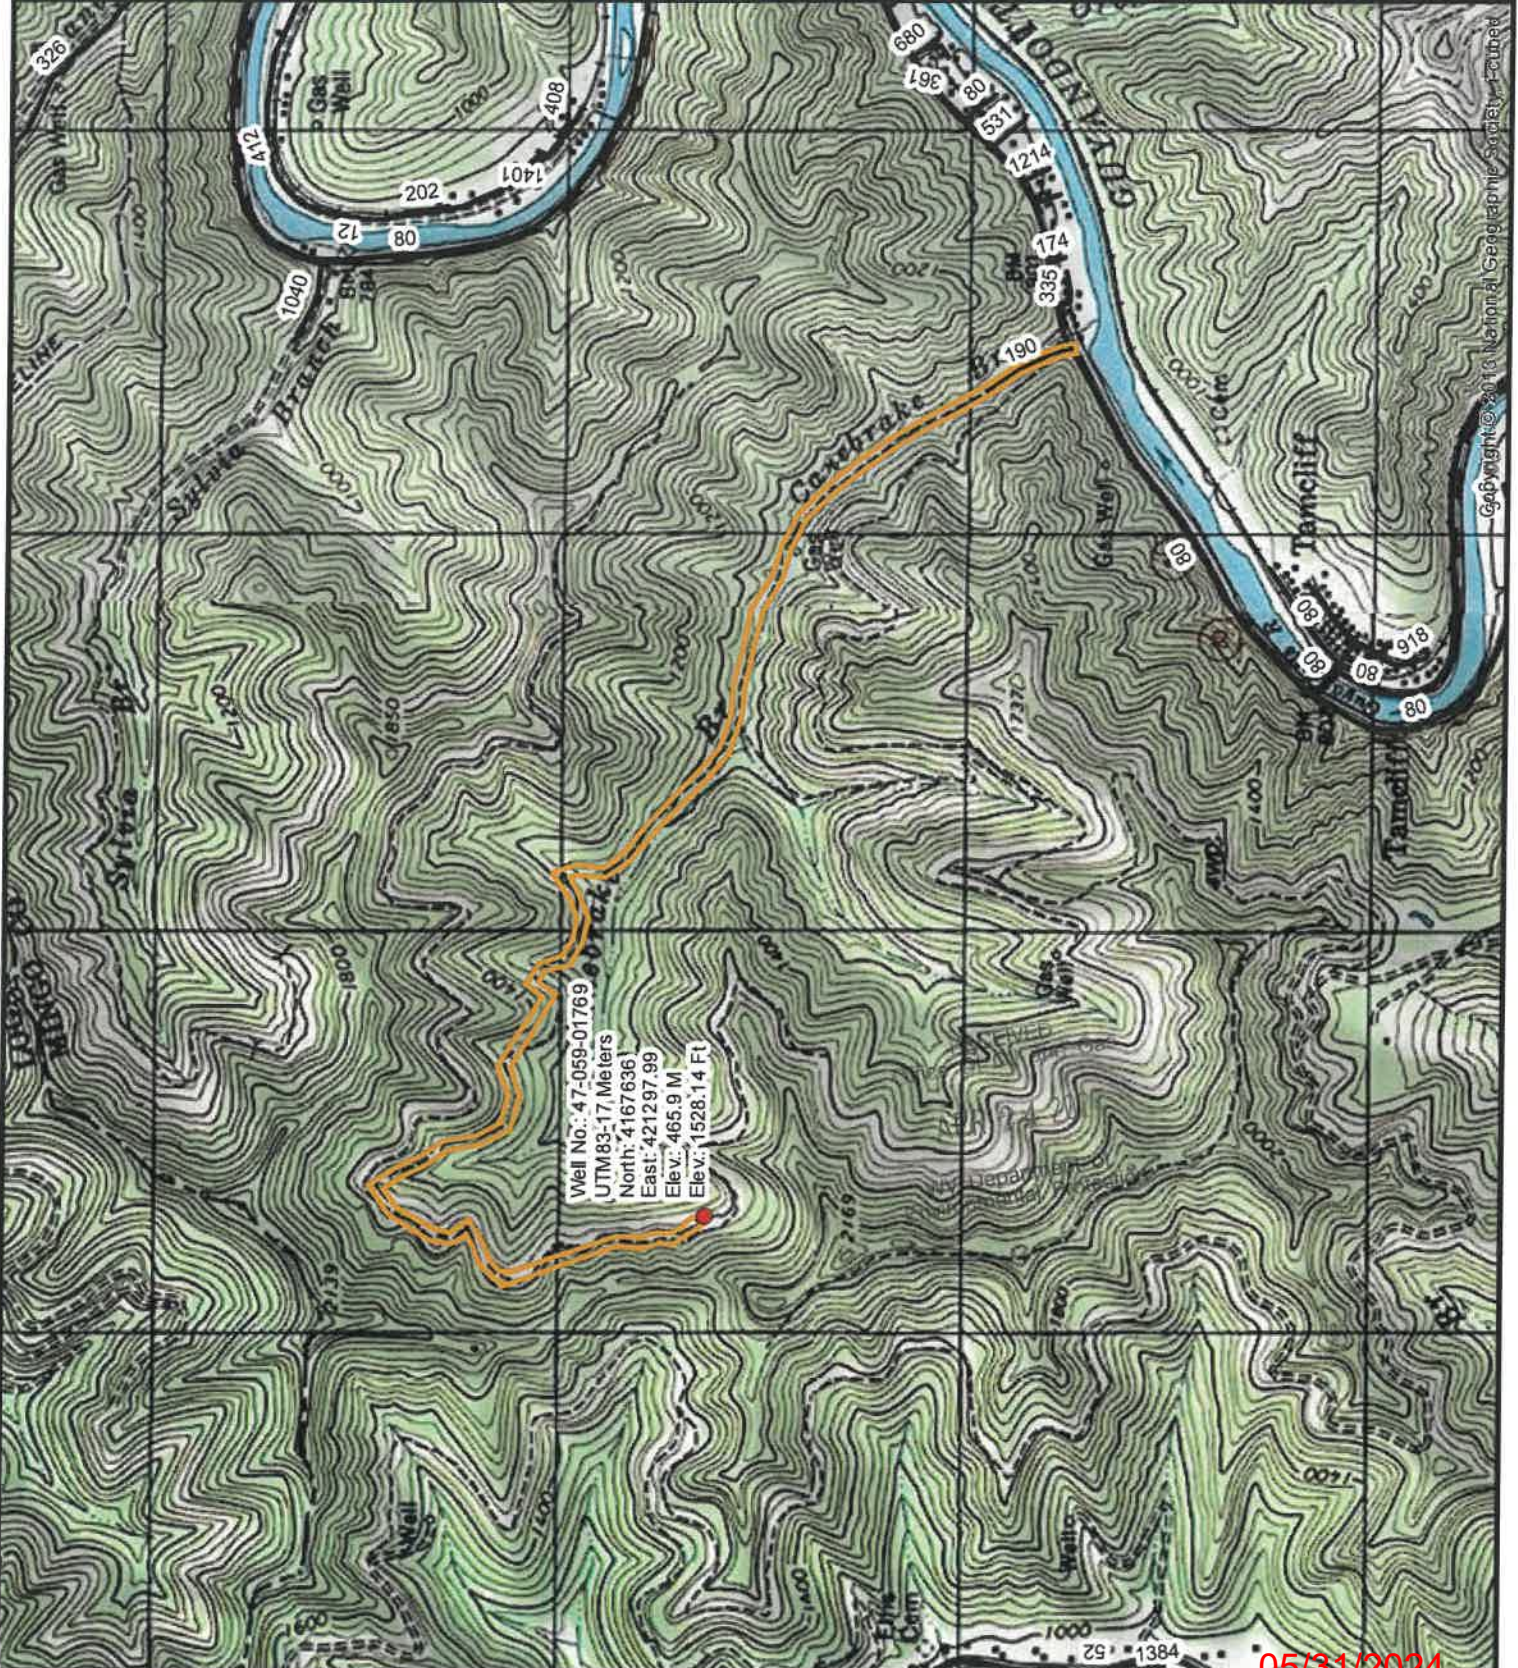

Diversified Gas & Oil Corporation
100 Diversified Way
Pikeville KY, 41051

47-059-01769
Well Plugging Map

Legend

-  Well
-  Access Road
-  Pits
-  Pad
-  Public Roads

Source: Esri, Maxar, Earthstar, GeoEye, IGN, GeoEye, User Contributed

Diversified Gas & Oil Corporation
100 Diversified Way
Pikeville KY, 41051

47-059-01769

Well Plugging Map

Legend

- Well
- Access Road
- ▨ Pits
- ▭ Pad
- Public Roads

Copyright © 2010 National Geographic Society, Denver