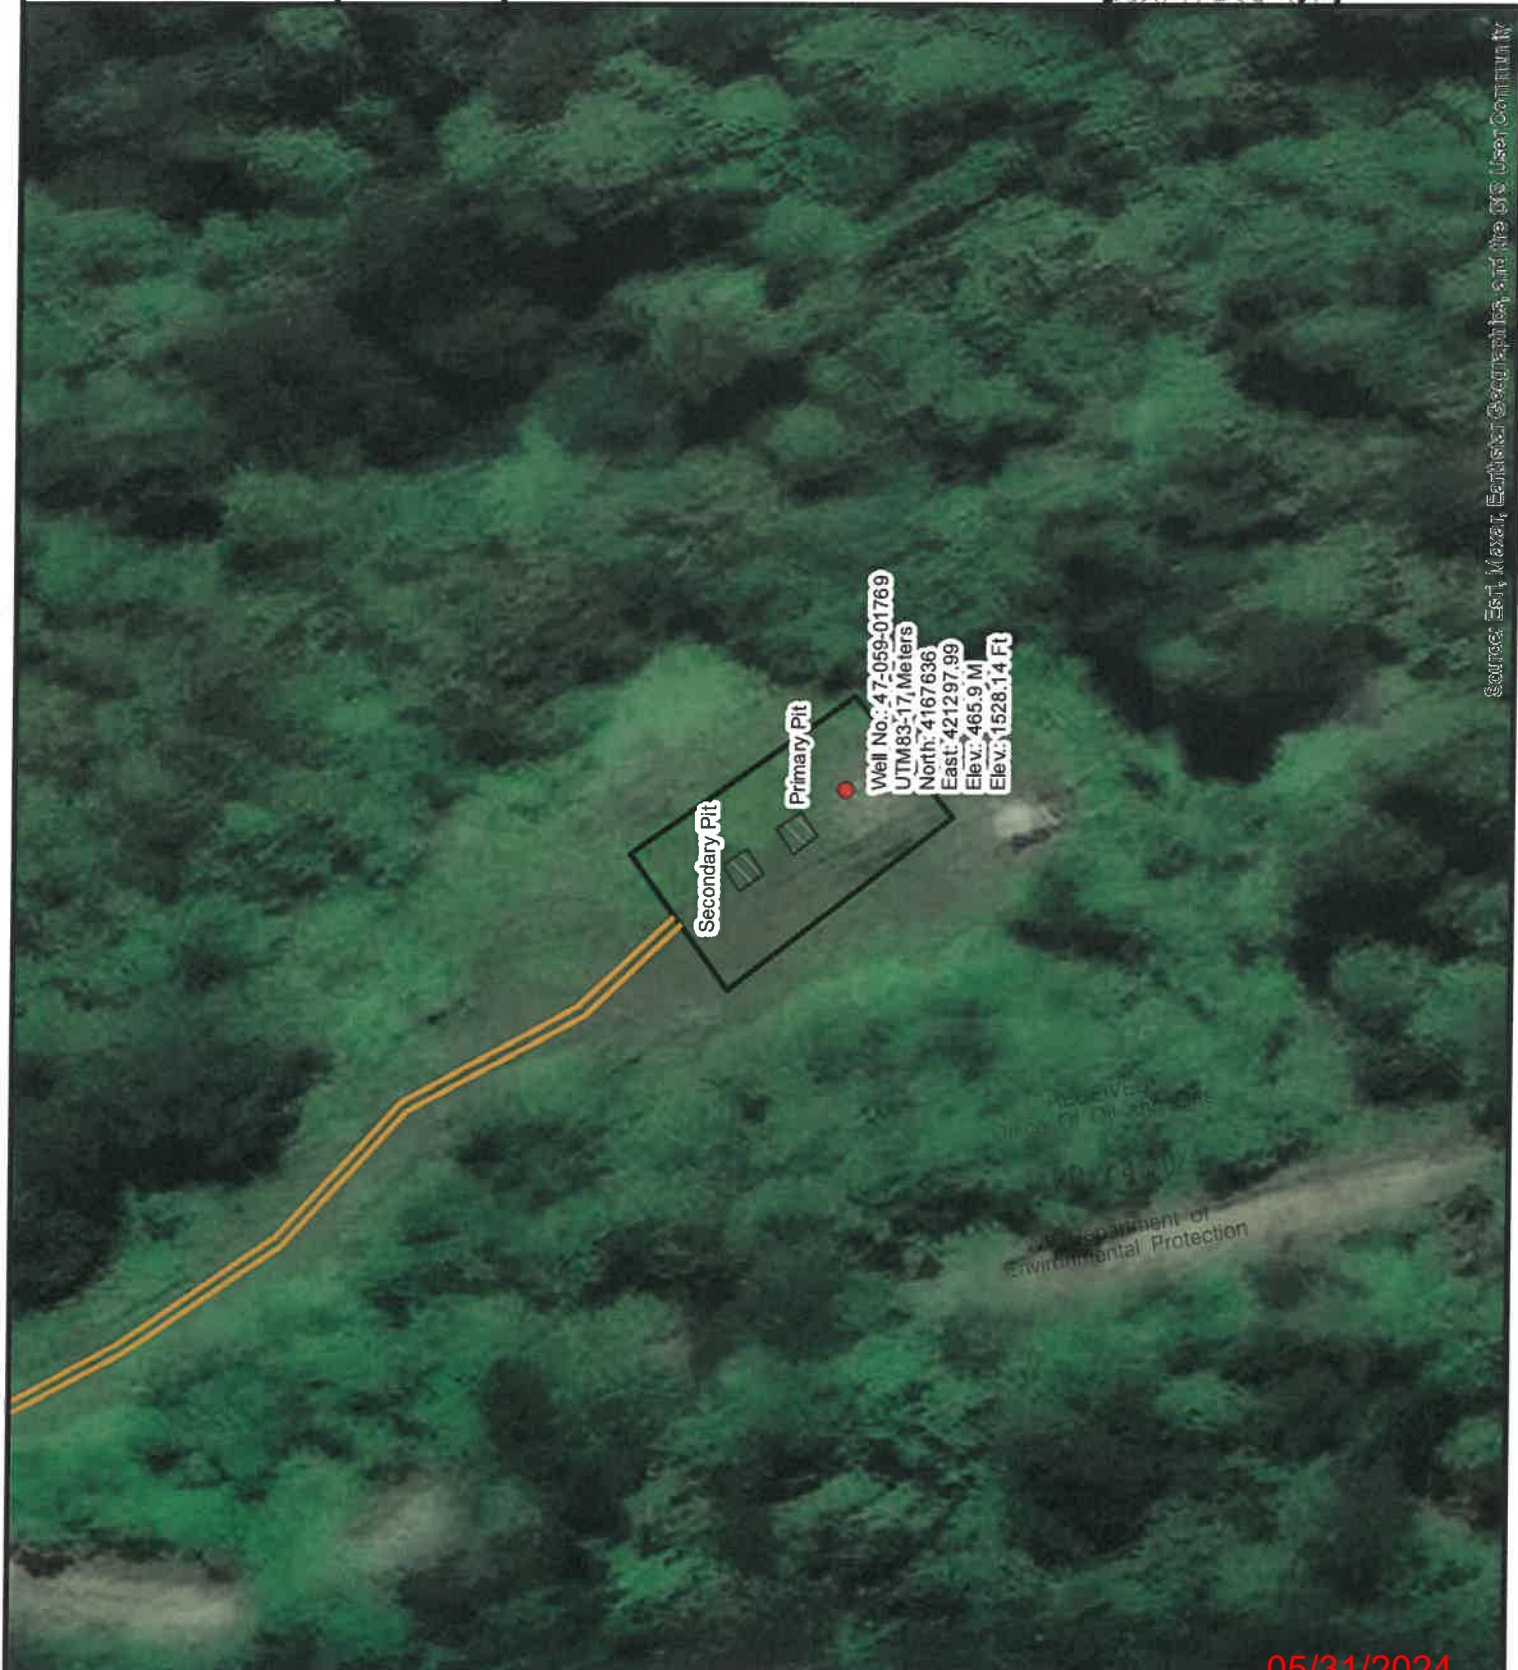

Diversified Gas & Oil Corporation
100 Diversified Way
Pikeville KY, 41051

47-059-01769
Well Plugging Map

Legend

-  Well
-  Access Road
-  Pits
-  Pad
-  Public Roads

Source: Esri, Maxar, Earthstar, GeoEye, IGN, GeoEye, User Contributed

Diversified Gas & Oil Corporation
100 Diversified Way
Pikeville KY, 41051

47-059-01769

Well Plugging Map

Legend

- Well
- Access Road
- ▨ Pits
- ▭ Pad
- Public Roads

Copyright © 2010 National Geographic Society, Denver