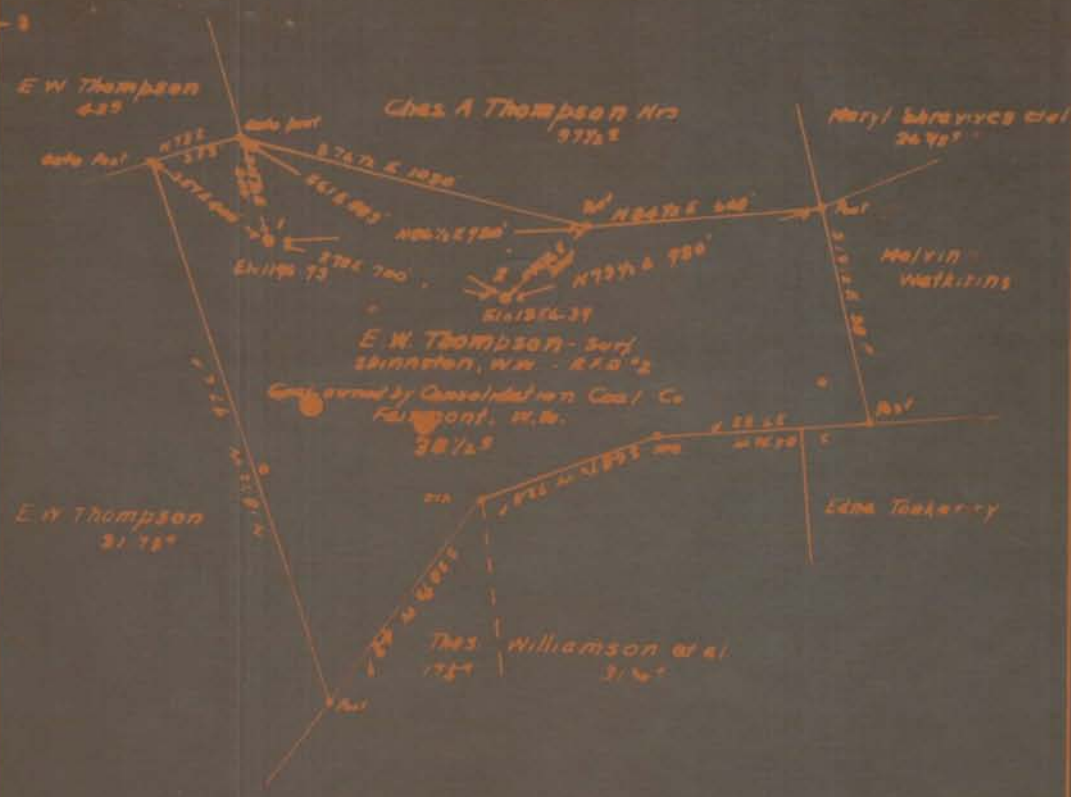

203A
3.56 W

Well to be abandoned

Company South Penn Oil Co
 Address 411 Seventh Ave., Pittsburgh, Pa.
 Name Nancy A. Bector
 Tract Acres 60 Lease No. 59158
 Well (Farm) No. 1 1/2 Section No. 1

STATE OF WEST VIRGINIA
 DEPARTMENT OF MINES
 OIL AND GAS DIVISION
 CHARLESTON
 WELL LOCATION MAP