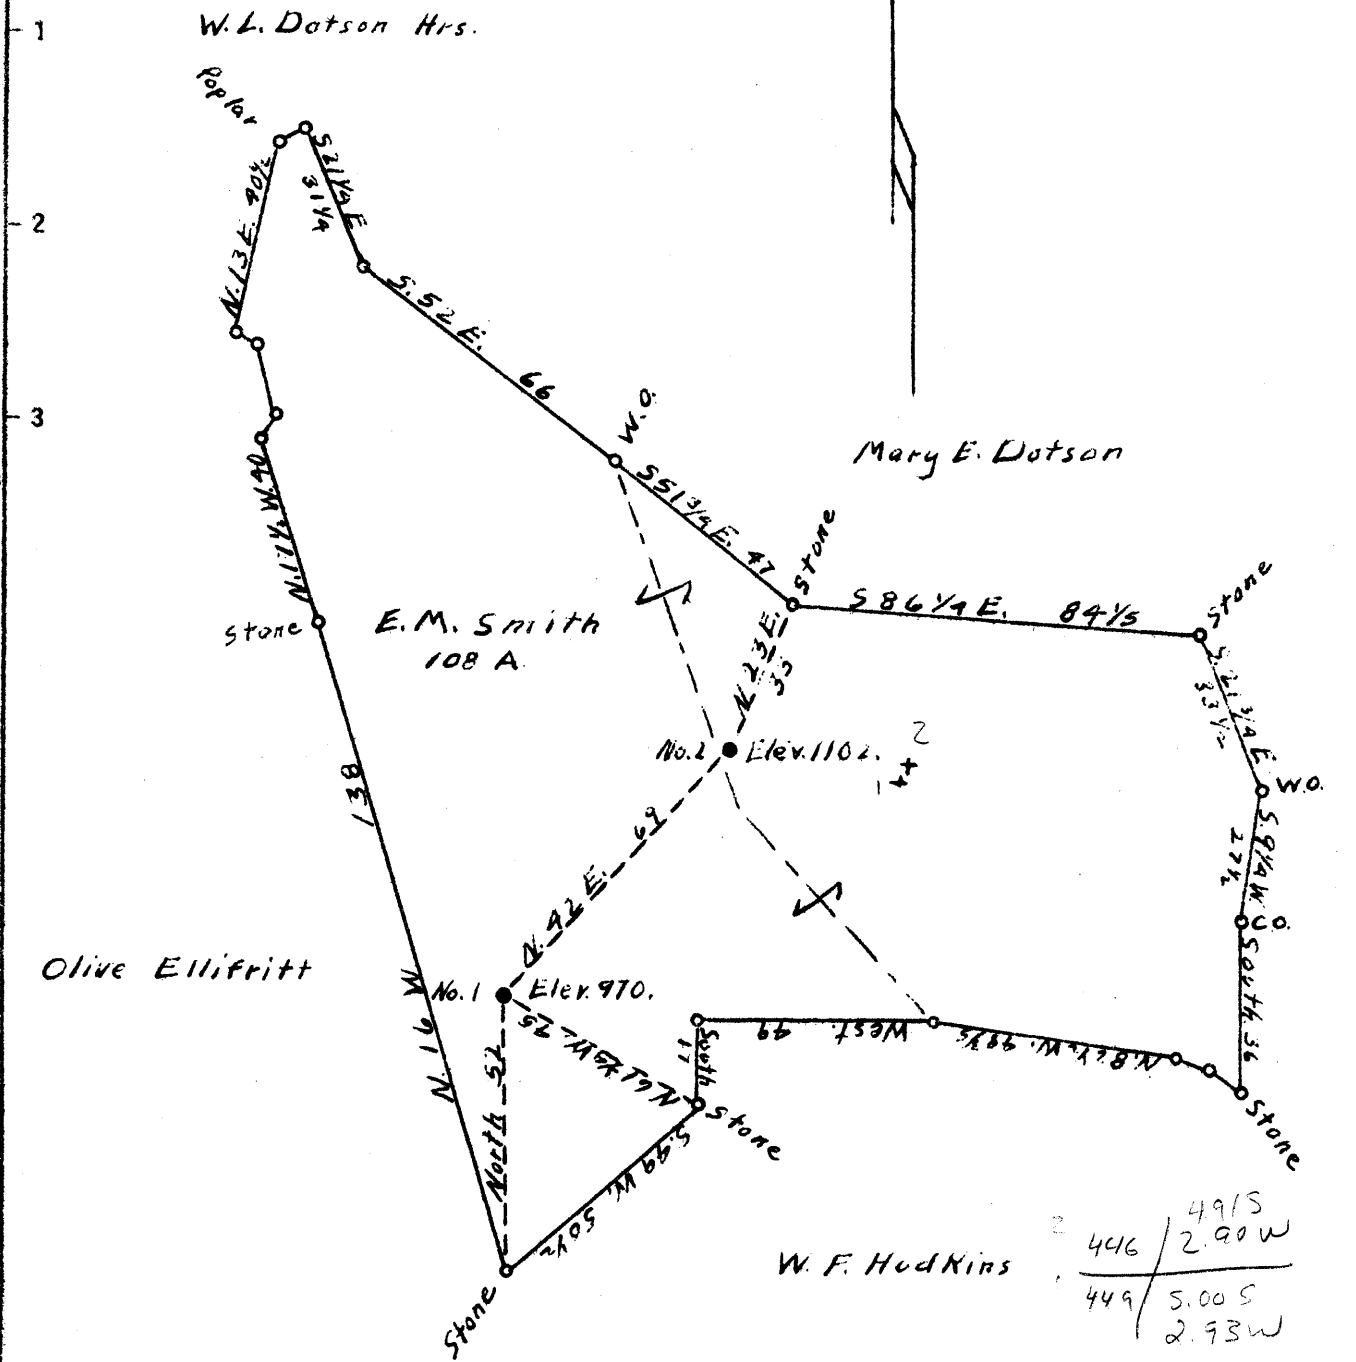

Latitude 39 20'

Longitude 80 50'

New Location
 Drill Deeper
 Abandonment

PLUGGED BY JRI-STATE PIPE CO

Company Reno Oil Co.

STATE OF WEST VIRGINIA