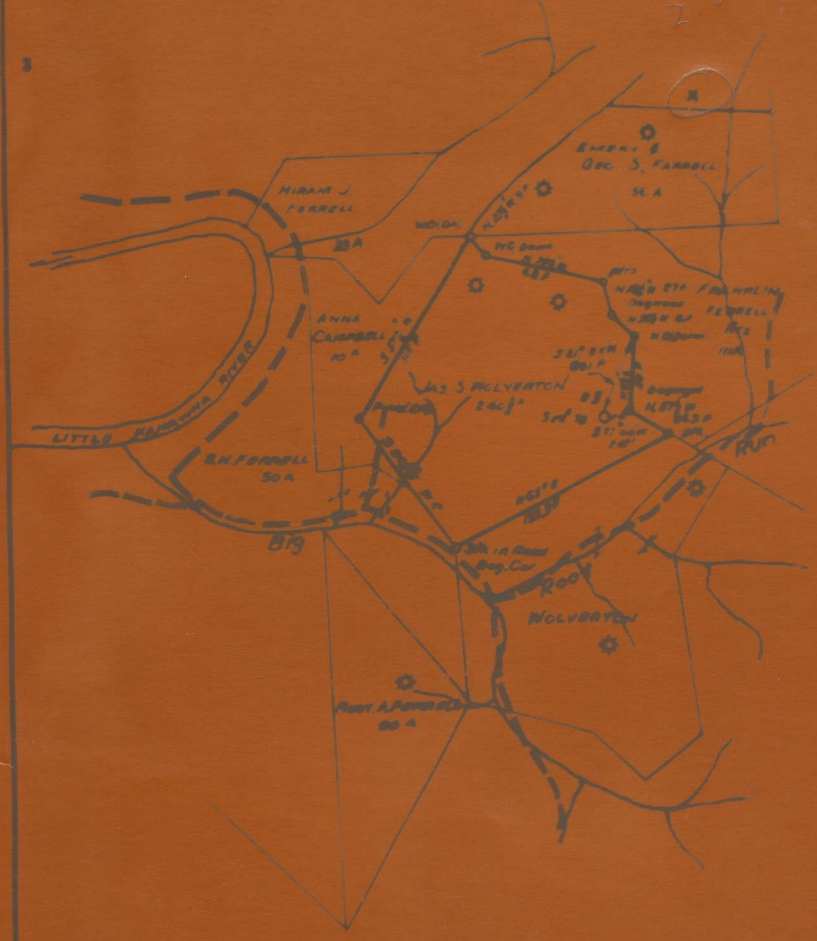

Latitude 39 05

Longitude 79 00

1-23W  
2-50S

Company GODFREY L. CABOT INC  
 Address 601 UNION BLDG.  
 City WAS. S. WOLVERTON

STATE OF WEST VIRGINIA  
 DEPARTMENT OF MINES  
 OIL AND GAS DIVISION

WOLVERTON, J. S., NO. 78.

By Godfrey L. Cabot, Inc.

Sheridan Dist.

Cal-71-A.

NO LOCATION  
FOUND

81° 05'  
39° 00'